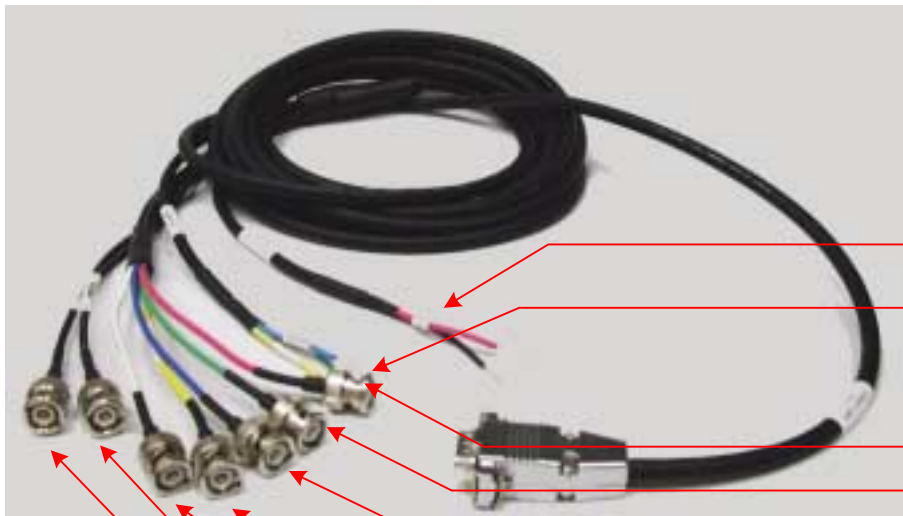

Cable Information for HV-D30

Cable#	Product Name
1	C15HDx5-15
2	C15HDx5-15PR
3	C15HDYC-15
4	C15HDYC-15PR
5	C15HDx7-15
6	C15HDx7-15PR

C15 HD x5 - 15 P R

x5 : 5 BNC Cable
 x7 : 7 BNC Cable
 YC : Y/C Cable
 15 : Cable Length (15feet)
 P : Power Cable
 R : Remote Cable

Product Name : C15HDx5-15

HD IN / HD OUT / SYNC OUT
 VD IN / GL IN / VD OUT
 R / R-Y / C OUT
 B / B-Y / VBS OUT
 G / Y / Y OUT

Product Name : C15HDx7-15PR

Power
 DC+12V IN (Red)
 GND (Black)

Data
 TXD (Yellow)
 RXD (Blue)
 GND (Green)

R / R-Y / C OUT
 G / Y / Y OUT
 B / B-Y / VBS OUT

VD IN / GL IN / VD OUT
 HD IN / HD OUT / SYNC OUT
 WEN
 TRIGGER